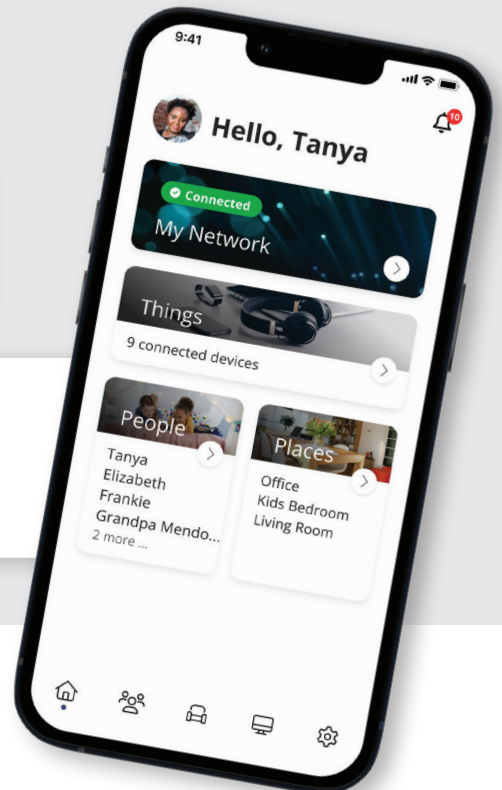

Thanks for choosing Panora Fiber! You're getting the best internet and Wi-Fi experience possible. We've completed our professional installation and Wi-Fi optimization process.

Now it's time for you to tailor your Wi-Fi to meet your needs by downloading the Command IQ Wi-Fi app:

STEP 1

Go to the app store.

STEP 2

Search for
Command IQ
Wi-Fi app.

STEP 3

Download the app!

SETUP

For detailed app setup instructions,
review the Command IQ
Quick Start Guide.

114 E Main St
Panora, IA 50216
641.755.2424

panorafiber.com

403 State St
Guthrie Center, IA 50115
641.332.2000

Take Control of Your Network

With the Command IQ App

Check your internet speed.

Run bandwidth tests to monitor your network performance and give bandwidth priority to specific devices.

Easily set up a guest network.

Keep your network secure by setting up a separate guest network and password for your visitors.

View and manage all devices connected to your network.

Track a device's bandwidth usage, pause its network access, or disconnect it.