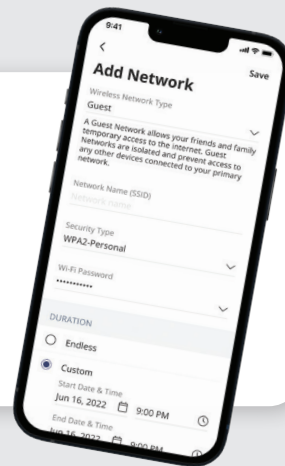

STEP 1

Go to the app store.

STEP 2

Search for
Command IQ
Wi-Fi app.

STEP 3

Download the app!

SETUP

For detailed app setup instructions,
review the Command IQ
Quick Start Guide.

114 E Main St
Panora, IA 50216
641.755.2424

panorafiber.com

403 State St
Guthrie Center, IA 50115
641.332.2000

Take Control of Your Network

With the Command IQ App

Check your internet speed.

Run bandwidth tests to monitor your network performance and give bandwidth priority to specific devices.

Easily set up a guest network.

Keep your network secure by setting up a separate guest network and password for your visitors.

View and manage all devices connected to your network.

Track a device's bandwidth usage, pause its network access, or disconnect it.

Set parental controls.

See what apps your kids are using and for how long, then establish boundaries by blocking inappropriate sites and content or setting usage limits.*

Get active threat protection.

View total threats, intrusions, and viruses blocked over time. You can even see protected devices and total protection uptime.